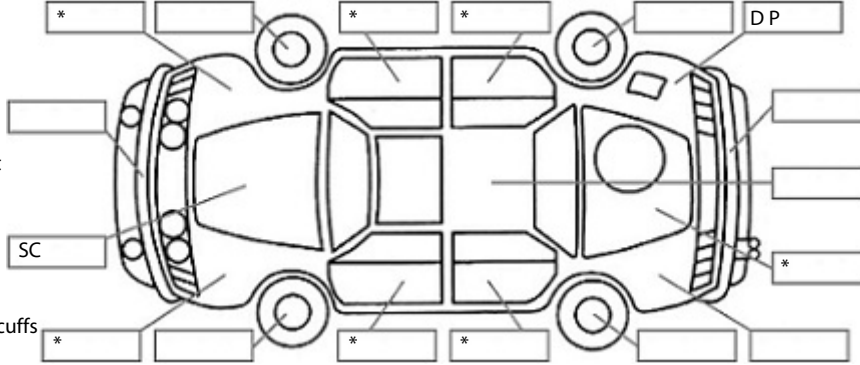

**Key:**

- S = scratch
- D = dent
- R = rust
- PT = paint defect
- C = crack
- P = pin dent
- \* = decals
- SC = stone chips
- W = significant scuffs

**Body Inspection Comments**

Cracks in left side of front bumper lower lip