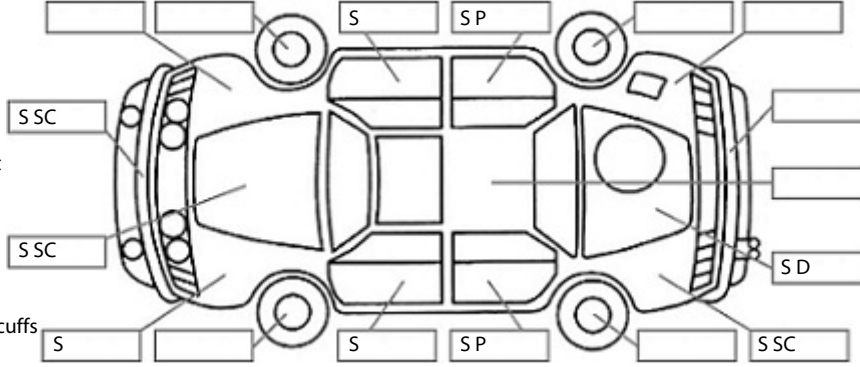

**Key:**

- S = scratch
- D = dent
- R = rust
- PT = paint defect
- C = crack
- P = pin dent
- \* = decals
- SC = stone chips
- W = significant scuffs

Body Inspection Comments

Right rear mudflap missing

Note: some defects & blemishes may not be displayed in the diagram

Engine Timing Mechanism: Timing Chain  
Evidence of Cam Belt Replacement: Not Applicable Kms:

	Pass	Fail	N/A
<b>Engine</b>			
Oil level	✓		
Smoke & fumes	✓		
Performance	✓		
Noise	✓		
<b>Cooling System</b>			
Coolant condition	✓		
Performance	✓		
Radiator / Hoses (visual)	✓		
<b>Transmission</b>			
Operation	✓		
Noise	✓		
Clutch			✓
CV joints	✓		
Wheel bearings	✓		
<b>Brakes</b>			
Performance	✓		
Hand Brake	✓		
<b>Tyres</b> (lowest observed tread depth of tyres)			
Left front	10.0	mm	
Right front	10.0	mm	
Left rear	10.0	mm	
Right rear	10.0	mm	
Spare	Yes		
<b>Suspension</b>			
Suspension performance	✓		
Steering performance	✓		
Shock absorbers	✓		
<b>Air Conditioning / Heater</b>			
Operation	✓		
<b>Electrical / Accessories</b>			
Head lights	✓		
Tail lights	✓		
Indicators	✓		
Dashboard warning lights	✓		
Wipers (front & rear)	✓		
Window winder FL	✓		
Window winder FR	✓		
Window winder RL	✓		
Window winder RR	✓		
Rear view mirrors	✓		
Radio (basic test only)	✓		
CD (basic test only)	✓		
Number of keys	3		
Central locking	✓		
Remote locking	✓		
Sat. Nav. (basic test only)			✓
Reversing camera	✓		