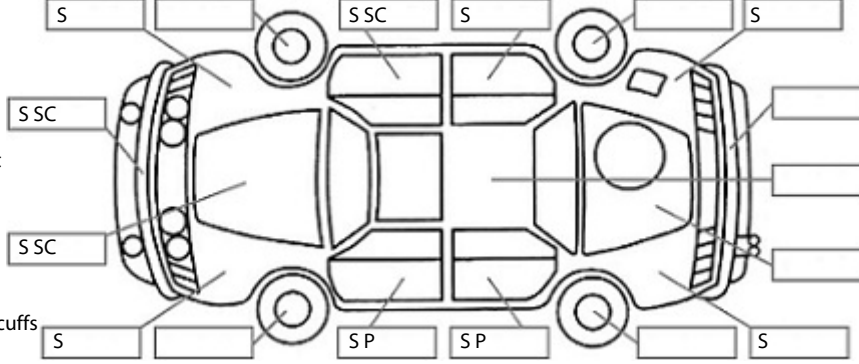

**Key:**

- S = scratch
- D = dent
- R = rust
- PT = paint defect
- C = crack
- P = pin dent
- \* = decals
- SC = stone chips
- W = significant scuffs

Body Inspection Comments

Note: some defects & blemishes may not be displayed in the diagram

Engine Timing Mechanism: Timing Chain  
Evidence of Cam Belt Replacement: Not Applicable Kms:

	Pass	Fail	N/A
<b>Engine</b>			
Oil level	✓		
Smoke & fumes	✓		
Performance	✓		
Noise	✓		
<b>Cooling System</b>			
Coolant condition	✓		
Performance	✓		
Radiator / Hoses (visual)	✓		
<b>Transmission</b>			
Operation	✓		
Noise	✓		
Clutch			✓
CV joints	✓		
Wheel bearings	✓		
<b>Brakes</b>			
Performance	✓		
Hand Brake	✓		
<b>Tyres</b> (lowest observed tread depth of tyres)			
Left front	5.5	mm	
Right front	5.5	mm	
Left rear	5.5	mm	
Right rear	5.5	mm	
Spare	Yes		
<b>Suspension</b>			
Suspension performance	✓		
Steering performance	✓		
Shock absorbers	✓		
<b>Air Conditioning / Heater</b>			
Operation	✓		
<b>Electrical / Accessories</b>			
Head lights	✓		
Tail lights	✓		
Indicators	✓		
Dashboard warning lights	✓		
Wipers (front & rear)	✓		
Window winder FL	✓		
Window winder FR	✓		
Window winder RL	✓		
Window winder RR	✓		
Rear view mirrors	✓		
Radio (basic test only)	✓		
CD (basic test only)	✓		
Number of keys	3		
Central locking	✓		
Remote locking	✓		
Sat. Nav. (basic test only)			✓
Reversing camera	✓		