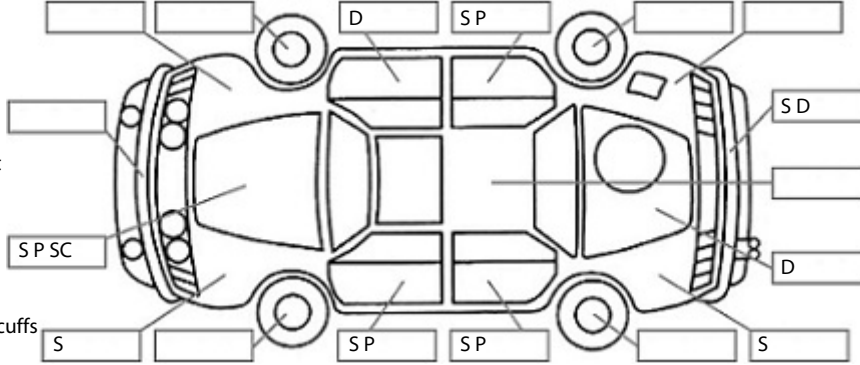

Key:

- S = scratch
- D = dent
- R = rust
- PT = paint defect
- C = crack
- P = pin dent
- * = decals
- SP SC = stone chips
- W = significant scuffs

Body Inspection Comments

Stone chip in top of front windscreen