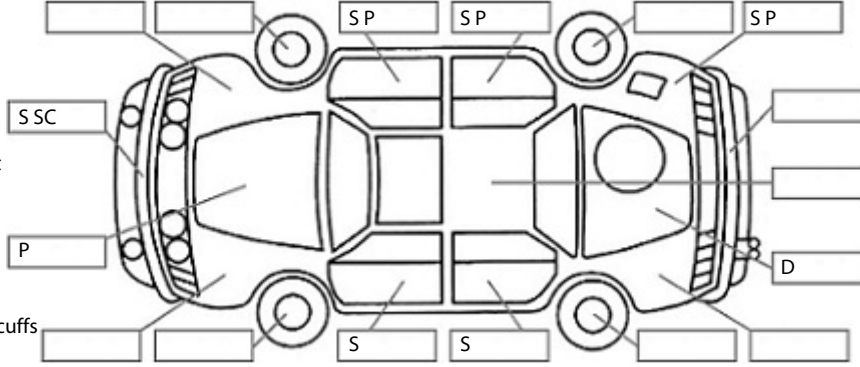

**Key:**

- S = scratch
- D = dent
- R = rust
- PT = paint defect
- C = crack
- P = pin dent
- \* = decals
- SC = stone chips
- W = significant scuffs

**Body Inspection Comments**

Small minor stone chip in front windscreen

Engine Timing Mechanism: Timing Chain  
Evidence of Cam Belt Replacement: Not Applicable Kms:

	Pass	Fail	N/A
<b>Engine</b>			
Oil level	✓		
Smoke & fumes	✓		
Performance	✓		
Noise	✓		
<b>Cooling System</b>			
Coolant condition	✓		
Performance	✓		
Radiator / Hoses (visual)	✓		
<b>Transmission</b>			
Operation	✓		
Noise	✓		
Clutch			✓
CV joints	✓		
Wheel bearings	✓		
<b>Brakes</b>			
Performance	✓		
Hand Brake	✓		
<b>Tyres</b> (lowest observed tread depth of tyres)			
Left front	5.0	mm	
Right front	5.5	mm	
Left rear	6.0	mm	
Right rear	6.5	mm	
Spare	Yes		
<b>Suspension</b>			
Suspension performance	✓		
Steering performance	✓		
Shock absorbers	✓		
<b>Air Conditioning / Heater</b>			
Operation	✓		
<b>Electrical / Accessories</b>			
Head lights	✓		
Tail lights	✓		
Indicators	✓		
Dashboard warning lights	✓		
Wipers (front & rear)	✓		
Window winder FL	✓		
Window winder FR	✓		
Window winder RL	✓		
Window winder RR	✓		
Rear view mirrors	✓		
Radio (basic test only)	✓		
CD (basic test only)			✓
Number of keys	1		
Central locking	✓		
Remote locking	✓		
Sat. Nav. (basic test only)			✓
Reversing camera	✓		