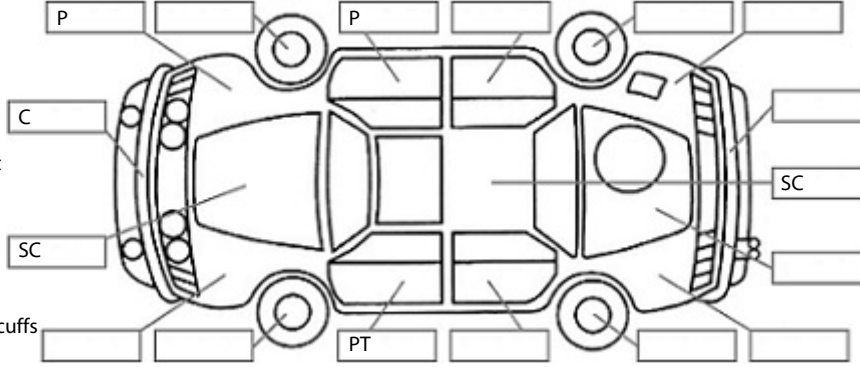

**Key:**

- S = scratch
- D = dent
- R = rust
- PT = paint defect
- C = crack
- P = pin dent
- \* = decals
- SC = stone chips
- W = significant scuffs

Body Inspection Comments

Note: some defects & blemishes may not be displayed in the diagram

Engine Timing Mechanism: Timing Chain  
Evidence of Cam Belt Replacement: Not Applicable Kms:

	Pass	Fail	N/A
<b>Engine</b>			
Oil level	✓		
Smoke & fumes	✓		
Performance	✓		
Noise	✓		
<b>Cooling System</b>			
Coolant condition	✓		
Performance	✓		
Radiator / Hoses (visual)	✓		
<b>Transmission</b>			
Operation	✓		
Noise	✓		
Clutch			✓
CV joints	✓		
Wheel bearings	✓		
<b>Brakes</b>			
Performance	✓		
Hand Brake	✓		
<b>Tyres</b> (lowest observed tread depth of tyres)			
Left front	5.0	mm	
Right front	4.0	mm	
Left rear	10.0	mm	
Right rear	10.0	mm	
Spare	Yes		
<b>Suspension</b>			
Suspension performance	✓		
Steering performance	✓		
Shock absorbers	✓		
<b>Air Conditioning / Heater</b>			
Operation	✓		
<b>Electrical / Accessories</b>			
Head lights	✓		
Tail lights	✓		
Indicators	✓		
Dashboard warning lights	✓		
Wipers (front & rear)	✓		
Window winder FL	✓		
Window winder FR	✓		
Window winder RL	✓		
Window winder RR	✓		
Rear view mirrors	✓		
Radio (basic test only)	✓		
CD (basic test only)			✓
Number of keys	2		
Central locking	✓		
Remote locking	✓		
Sat. Nav. (basic test only)			✓
Reversing camera	✓		