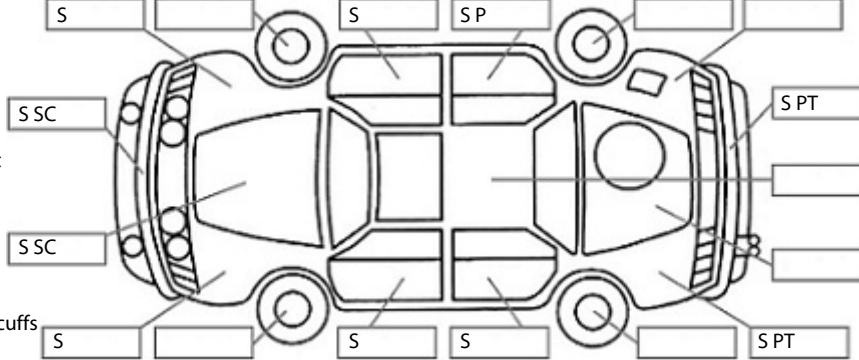

Key:

- S = scratch
- D = dent
- R = rust
- PT = paint defect
- C = crack
- P = pin dent
- * = decals
- SC = stone chips
- W = significant scuffs

Body Inspection Comments

Note: some defects & blemishes may not be displayed in the diagram

Engine Timing Mechanism: Timing Chain
Evidence of Cam Belt Replacement: Not Applicable Kms:

	Pass	Fail	N/A
Engine			
Oil level	✓		
Smoke & fumes	✓		
Performance	✓		
Noise	✓		
Cooling System			
Coolant condition	✓		
Performance	✓		
Radiator / Hoses (visual)	✓		
Transmission			
Operation	✓		
Noise	✓		
Clutch			✓
CV joints	✓		
Wheel bearings	✓		
Brakes			
Performance	✓		
Hand Brake	✓		
Tyres (lowest observed tread depth of tyres)			
Left front	4.5	mm	
Right front	5.0	mm	
Left rear	4.0	mm	
Right rear	4.5	mm	
Spare	Yes		
Suspension			
Suspension performance	✓		
Steering performance	✓		
Shock absorbers	✓		
Air Conditioning / Heater			
Operation	✓		
Electrical / Accessories			
Head lights	✓		
Tail lights	✓		
Indicators	✓		
Dashboard warning lights	✓		
Wipers (front & rear)	✓		
Window winder FL	✓		
Window winder FR	✓		
Window winder RL	✓		
Window winder RR	✓		
Rear view mirrors	✓		
Radio (basic test only)	✓		
CD (basic test only)			✓
Number of keys	1		
Central locking	✓		
Remote locking	✓		
Sat. Nav. (basic test only)	✓		
Reversing camera	✓		