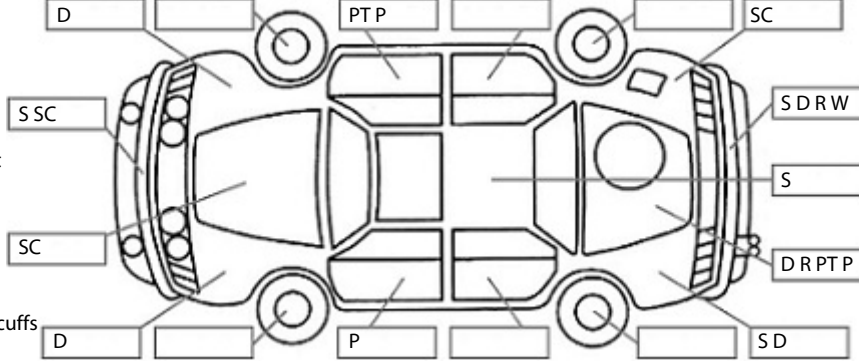

Key:

- S = scratch
- D = dent
- R = rust
- PT = paint defect
- C = crack
- P = pin dent
- * = decals
- SC = stone chips
- W = significant scuffs

Body Inspection Comments

Surface rust spots on bonnet and front right guard

Note: some defects & blemishes may not be displayed in the diagram

Conditions During Body Inspection: Dry

Under Carriage & Under Bonnet Inspection Comments

Interior Comments

Seats	Stains. Wear on drivers seat
Carpets	Good
Panels	Screws on centre console
Dashboard	Screws on right side of dashboard