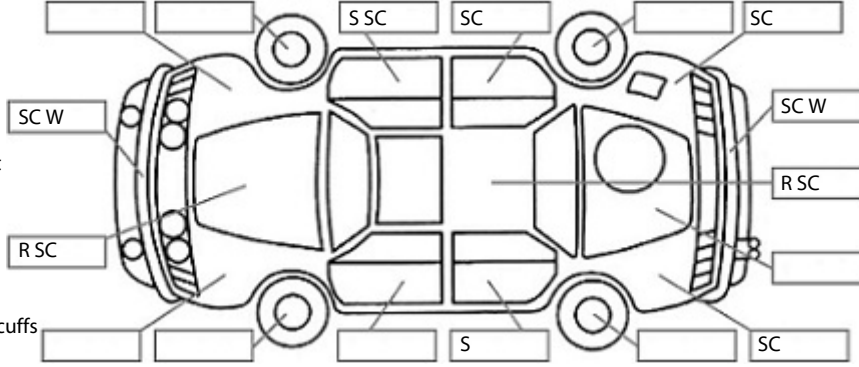

Make: Mitsubishi	Model: Triton	Body Style: Utility
Year: 2018	Registration: LGU769	Reg Expiry: 26 Sep 2024
WoF Expiry: 22 Mar 2025	Odometer: 224,923 Kms	Good No: 23091910
VIN: MMAJYKL10JH000642	Next Service: 228,000 kms	Service History: Yes

Key:

- S = scratch
- D = dent
- R = rust
- PT = paint defect
- C = crack
- P = pin dent
- * = decals
- SC = stone chips
- W = significant scuffs

Body Inspection Comments

Note: some defects & blemishes may not be displayed in the diagram

Scuffs on both sides of vehicle from getting in and out of vehicle
Left tail light broken and dent above it

Conditions During Body Inspection:

Under Carriage & Under Bonnet Inspection Comments

Interior Comments