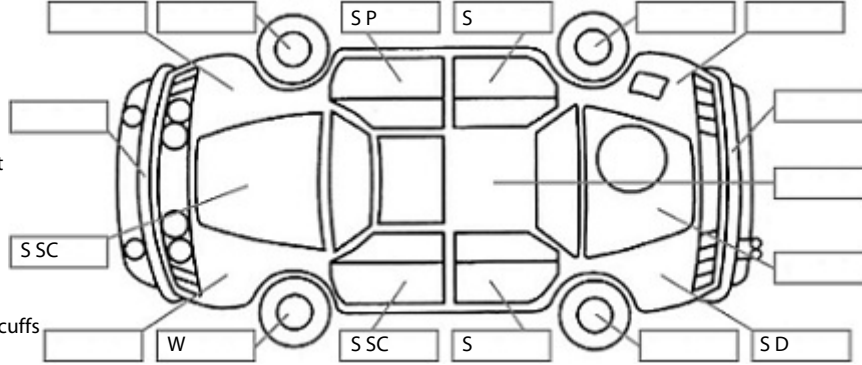

Make: Toyota	Model: Hiace	Body Style: Van
Year: 2019	Registration: LYZ67	Reg Expiry: 24 Oct 2024
WoF Expiry: 22 Jan 2025	Odometer: 76,895 Kms	Good No: 23091722
VIN: JTFHT02P900243043	Next Service: 83,000 Kms	Service History: No

Key:

- S = scratch
- D = dent
- R = rust
- PT = paint defect
- C = crack
- P = pin dent
- * = decals
- SC = stone chips
- W = significant scuffs

Body Inspection Comments

Note: some defects & blemishes may not be displayed in the diagram