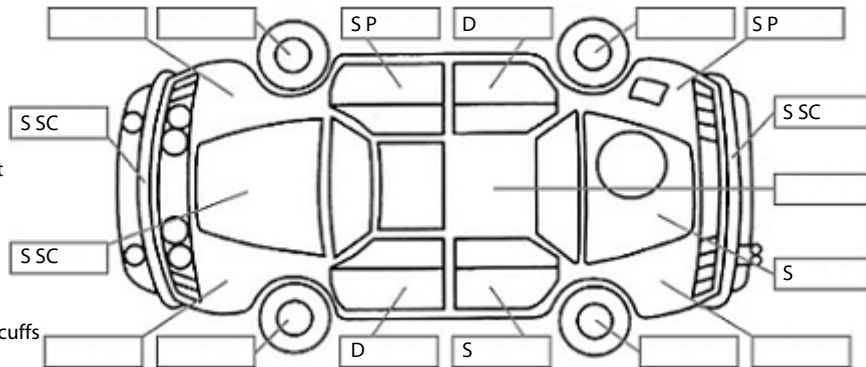

**Key:**

- S = scratch
- D = dent
- R = rust
- PT = paint defect
- C = crack
- P = pin dent
- \* = decals
- SC = stone chips
- W = significant scuffs

Body Inspection Comments

Note: some defects & blemishes may not be displayed in the diagram

Road Conditions During Test Drive: Dry

Engine Timing Mechanism: Timing Chain  
 Evidence of Cam Belt Replacement: Not Applicable Kms:

	Pass	Fail	N/A
<b>Engine</b>			
Oil level	✓		
Smoke & fumes	✓		
Performance	✓		
Noise	✓		
<b>Cooling System</b>			
Coolant condition	✓		
Performance	✓		
Radiator / Hoses (visual)	✓		
<b>Transmission</b>			
Operation	✓		
Noise	✓		
Clutch			✓
CV joints	✓		
Wheel bearings	✓		
<b>Brakes</b>			
Performance	✓		
Hand Brake	✓		
<b>Tyres</b> (lowest observed tread depth of tyres)			
Left front	6.0	mm	
Right front	6.0	mm	
Left rear	5.5	mm	
Right rear	7.0	mm	
Spare	Yes		
<b>Suspension</b>			
Suspension performance	✓		
Steering performance	✓		
Shock absorbers	✓		
<b>Air Conditioning / Heater</b>			
Operation	✓		
<b>Electrical / Accessories</b>			
Head lights	✓		
Tail lights	✓		
Indicators	✓		
Dashboard warning lights	✓		
Wipers (front & rear)	✓		
Window winder FL	✓		
Window winder FR	✓		
Window winder RL	✓		
Window winder RR	✓		
Rear view mirrors	✓		
Radio (basic test only)	✓		
CD (basic test only)			✓
Number of keys	1		
Central locking	✓		
Remote locking	✓		
Sat. Nav. (basic test only)	✓		
Reversing camera	✓		