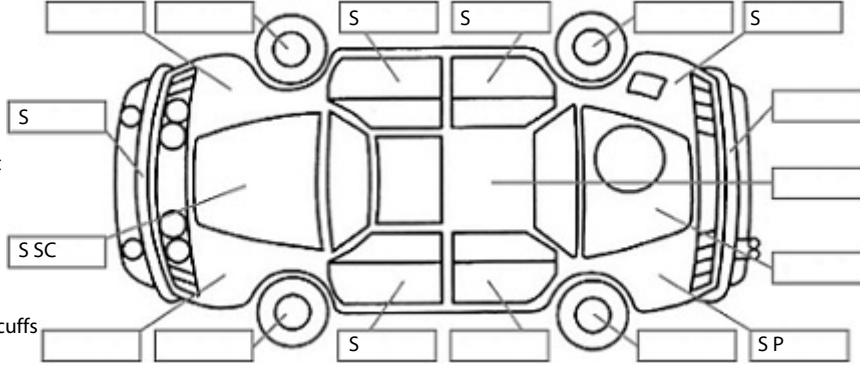

**Key:**

- S = scratch
- D = dent
- R = rust
- PT = paint defect
- C = crack
- P = pin dent
- \* = decals
- SC = stone chips
- W = significant scuffs

Body Inspection Comments

Note: some defects & blemishes may not be displayed in the diagram

Engine Timing Mechanism: Timing Chain  
Evidence of Cam Belt Replacement: Not Applicable Kms:

	Pass	Fail	N/A
<b>Engine</b>			
Oil level	✓		
Smoke & fumes	✓		
Performance	✓		
Noise	✓		
<b>Cooling System</b>			
Coolant condition	✓		
Performance	✓		
Radiator / Hoses (visual)	✓		
<b>Transmission</b>			
Operation	✓		
Noise	✓		
Clutch			✓
CV joints	✓		
Wheel bearings	✓		
<b>Brakes</b>			
Performance	✓		
Hand Brake	✓		
<b>Tyres</b> (lowest observed tread depth of tyres)			
Left front	4.0	mm	
Right front	3.5	mm	
Left rear	5.5	mm	
Right rear	4.5	mm	
Spare	Yes		
<b>Suspension</b>			
Suspension performance	✓		
Steering performance	✓		
Shock absorbers	✓		
<b>Air Conditioning / Heater</b>			
Operation	✓		
<b>Electrical / Accessories</b>			
Head lights	✓		
Tail lights	✓		
Indicators	✓		
Dashboard warning lights	✓		
Wipers (front & rear)	✓		
Window winder FL	✓		
Window winder FR	✓		
Window winder RL	✓		
Window winder RR	✓		
Rear view mirrors	✓		
Radio (basic test only)	✓		
CD (basic test only)	✓		
Number of keys	2		
Central locking	✓		
Remote locking	✓		
Sat. Nav. (basic test only)			✓
Reversing camera	✓		