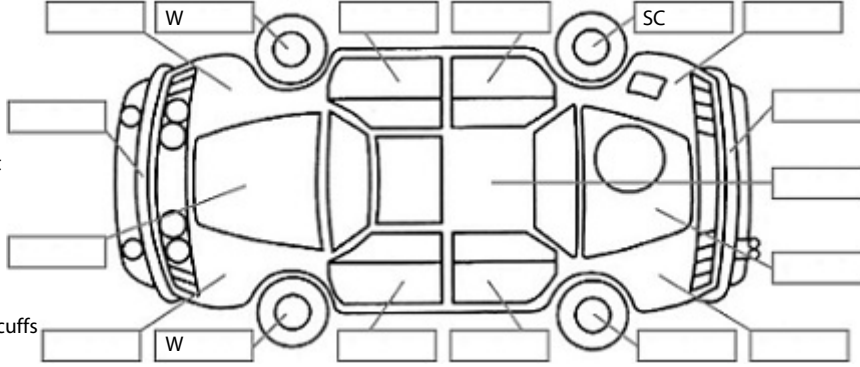

Make: Honda	Model: CR-Z	Body Style: Hatchback
Year: 2010	Registration: PYG786	Reg Expiry: 01 Nov 2024
WoF Expiry: 10 Apr 2025	Odometer: 151,056 Kms	Good No: 23090470
VIN: 7AT08GCLX23010169	Next Service: 157,020 Kms	Service History: No

Key:

- S = scratch
- D = dent
- R = rust
- PT = paint defect
- C = crack
- P = pin dent
- * = decals
- SC = stone chips
- W = significant scuffs

Body Inspection Comments

Has spare wheel unsecured in boot
Passenger side door handle does not open door