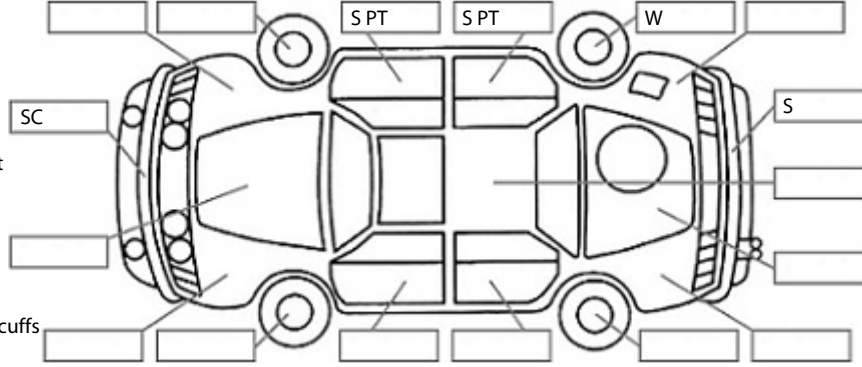

Make: Toyota	Model: Corolla	Body Style: Wagon
Year: 2014	Registration: QUN610	Reg Expiry: 18 Dec 2024
WoF Expiry: 13 Jun 2024	Odometer: 126,616 Kms	Good No: 23090323
VIN: 7AT0H607X23039066	Next Service: 126,135 Kms	Service History: No

Key:

- S = scratch
- D = dent
- R = rust
- PT = paint defect
- C = crack
- P = pin dent
- * = decals
- SC = stone chips
- W = significant scuffs

Body Inspection Comments

Note: some defects & blemishes may not be displayed in the diagram