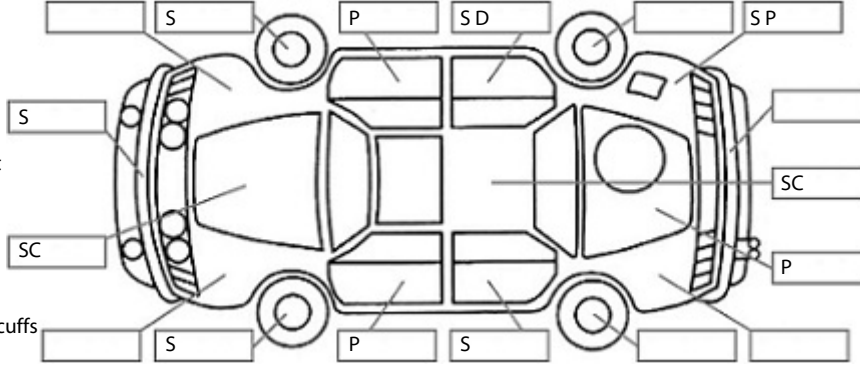

Key:

- S = scratch
- D = dent
- R = rust
- PT = paint defect
- C = crack
- P = pin dent
- * = decals
- SC = stone chips
- W = significant scuffs

Body Inspection Comments

Note: some defects & blemishes may not be displayed in the diagram

Engine Timing Mechanism: Unknown
Evidence of Cam Belt Replacement: Not Applicable Kms:

	Pass	Fail	N/A
Engine			
Oil level			✓
Smoke & fumes			✓
Performance	✓		
Noise			✓
Cooling System			
Coolant condition	✓		
Performance	✓		
Radiator / Hoses (visual)	✓		
Transmission			
Operation	✓		
Noise	✓		
Clutch			✓
CV joints	✓		
Wheel bearings	✓		
Brakes			
Performance	✓		
Hand Brake	✓		
Tyres (lowest observed tread depth of tyres)			
Left front	5.5	mm	
Right front	5.5	mm	
Left rear	6.5	mm	
Right rear	6.5	mm	
Spare	N/A		
Suspension			
Suspension performance	✓		
Steering performance	✓		
Shock absorbers	✓		
Air Conditioning / Heater			
Operation	✓		
Electrical / Accessories			
Head lights	✓		
Tail lights	✓		
Indicators	✓		
Dashboard warning lights	✓		
Wipers (front & rear)	✓		
Window winder FL	✓		
Window winder FR	✓		
Window winder RL	✓		
Window winder RR	✓		
Rear view mirrors	✓		
Radio (basic test only)	✓		
CD (basic test only)			✓
Number of keys	2		
Central locking	✓		
Remote locking	✓		
Sat. Nav. (basic test only)			✓
Reversing camera	✓		