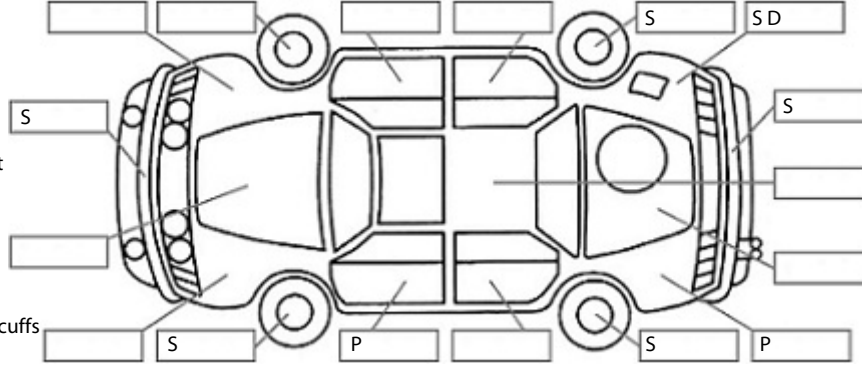

Key:

- S = scratch
- D = dent
- R = rust
- PT = paint defect
- C = crack
- P = pin dent
- * = decals
- SC = stone chips
- W = significant scuffs

Body Inspection Comments

Note: some defects & blemishes may not be displayed in the diagram

Left headlights is starting to delaminate.

Conditions During Body Inspection: Dry

Under Carriage & Under Bonnet Inspection Comments

Interior Comments

Seats	Good
Carpets	Good
Panels	Good
Dashboard	Good

General Comments