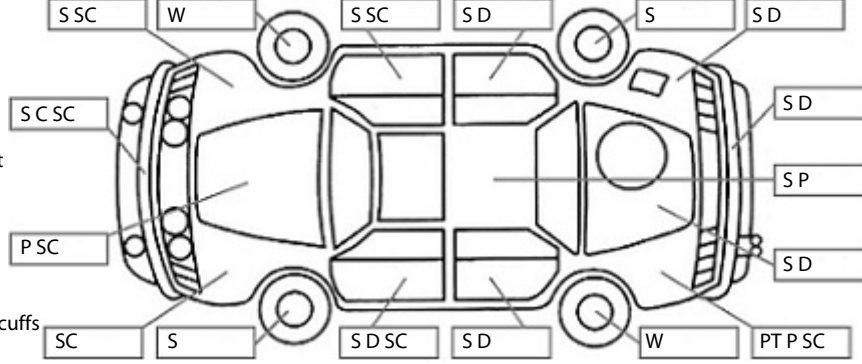

Make: Great Wall	Model: GWM Cannon	Body Style: Utility
Year: 2021	Registration: NSM134	Reg Expiry: 30 Mar 2024
WoF Expiry: 07 Jul 2024	Odometer: 83,808 Kms	Good No: 23074671
VIN: LGWDCF192MJ61729	Next Service: unknown	Service History: No

Key:

- S = scratch
- D = dent
- R = rust
- PT = paint defect
- C = crack
- P = pin dent
- * = decals
- SC = stone chips
- W = significant scuffs

Body Inspection Comments

Note: some defects & blemishes may not be displayed in the diagram

Tonneau cover & grille aftermarket paint peeling.
Drivers side wiper removed & damaged.
One wheel centre cap missing.

Conditions During Body Inspection: Dry

Under Carriage & Under Bonnet Inspection Comments