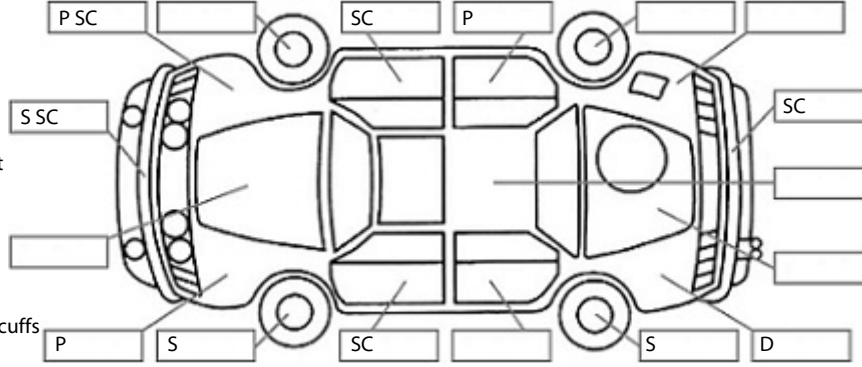

Key:

- S = scratch
- D = dent
- R = rust
- PT = paint defect
- C = crack
- P = pin dent
- * = decals
- SC = stone chips
- W = significant scuffs

Body Inspection Comments

LH mirror surround broken.

Note: some defects & blemishes may not be displayed in the diagram

Engine Timing Mechanism: Timing Chain
Evidence of Cam Belt Replacement: Not Applicable Kms:

	Pass	Fail	N/A
Engine			
Oil level	✓		
Smoke & fumes	✓		
Performance	✓		
Noise	✓		
Cooling System			
Coolant condition	✓		
Performance	✓		
Radiator / Hoses (visual)	✓		
Transmission			
Operation	✓		
Noise	✓		
Clutch			✓
CV joints	✓		
Wheel bearings	✓		
Brakes			
Performance	✓		
Hand Brake	✓		
Tyres (lowest observed tread depth of tyres)			
Left front	2.5	mm	
Right front	3	mm	
Left rear	3.5	mm	
Right rear	4.5	mm	
Spare	Yes		
Suspension			
Suspension performance	✓		
Steering performance	✓		
Shock absorbers	✓		
Air Conditioning / Heater			
Operation	✓		
Electrical / Accessories			
Head lights	✓		
Tail lights	✓		
Indicators	✓		
Dashboard warning lights	✓		
Wipers (front & rear)	✓		
Window winder FL	✓		
Window winder FR	✓		
Window winder RL	✓		
Window winder RR	✓		
Rear view mirrors	✓		
Radio (basic test only)	✓		
CD (basic test only)			✓
Number of keys	2		
Central locking	✓		
Remote locking	✓		
Sat. Nav. (basic test only)			✓
Reversing camera	✓		