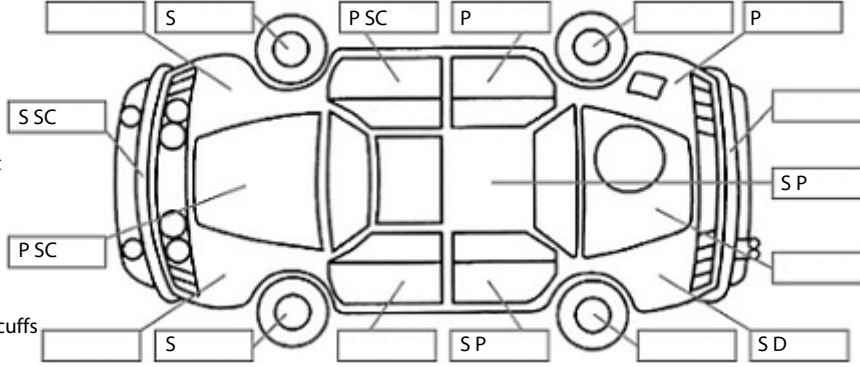

**Key:**

- S = scratch
- D = dent
- R = rust
- PT = paint defect
- C = crack
- P = pin dent
- \* = decals
- SC = stone chips
- W = significant scuffs

**Body Inspection Comments**

L/H sill dented.

Note: some defects & blemishes may not be displayed in the diagram