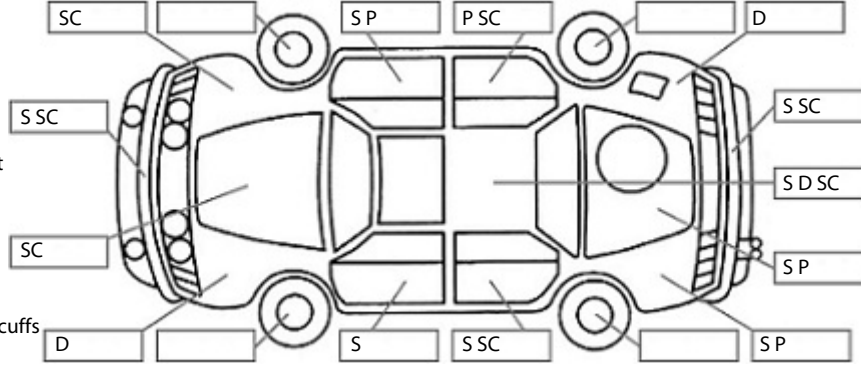

Make: Skoda	Model: Scala	Body Style: Hatchback
Year: 2019	Registration: MKB323	Reg Expiry: 17 Jun 2024
WoF Expiry: 18 Sep 2024	Odometer: 195,363 Kms	Good No: 23073114
VIN: TMBFK7NW2K302166	Next Service: 204,000 kms	Service History: No

Key:

- S = scratch
- D = dent
- R = rust
- PT = paint defect
- C = crack
- P = pin dent
- * = decals
- SC = stone chips
- W = significant scuffs

Body Inspection Comments

Note: some defects & blemishes may not be displayed in the diagram

Minor dents and scratches right inner wheel arch.
Chips and scratches right sill step plate.

Conditions During Body Inspection: Dry

Under Carriage & Under Bonnet Inspection Comments

Timing chain rattle on cold start

Interior Comments

Seats	Good
Carpets	Good
Panels	left rear interior door trim scratched
Dashboard	Good

General Comments

Tyre pressure warning light on

Road Conditions During Test Drive: Dry

Engine Timing Mechanism: Timing Chain
Evidence of Cam Belt Replacement: Not Applicable Kms: