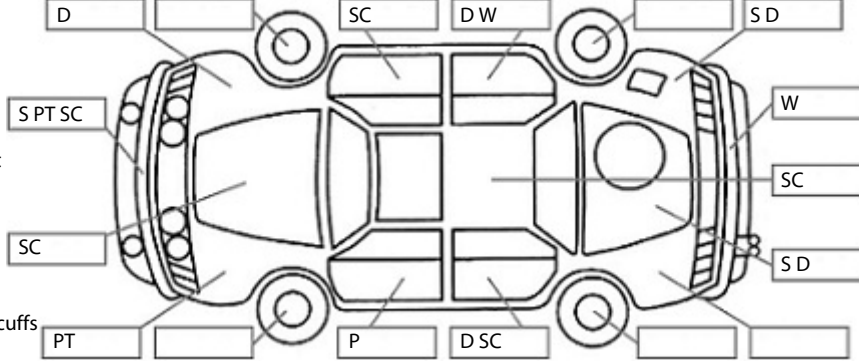

**Key:**

- S = scratch
- D = dent
- R = rust
- PT = paint defect
- C = crack
- P = pin dent
- \* = decals
- SC = stone chips
- W = significant scuffs

**Body Inspection Comments**

Note: some defects & blemishes may not be displayed in the diagram

Stone chips left A pillar, minor dents left front sill step plate

Conditions During Body Inspection: Dry

**Under Carriage & Under Bonnet Inspection Comments**

**Interior Comments**

Seats	Good
Carpets	Good
Panels	cargo area trim scratched
Dashboard	Good