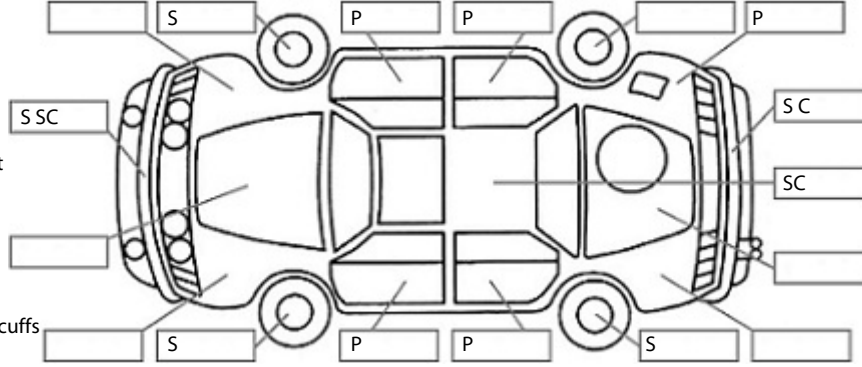

Key:

- S = scratch
- D = dent
- R = rust
- PT = paint defect
- C = crack
- P = pin dent
- * = decals
- SC = stone chips
- W = significant scuffs

Body Inspection Comments

Right wing mirror housing is broken.