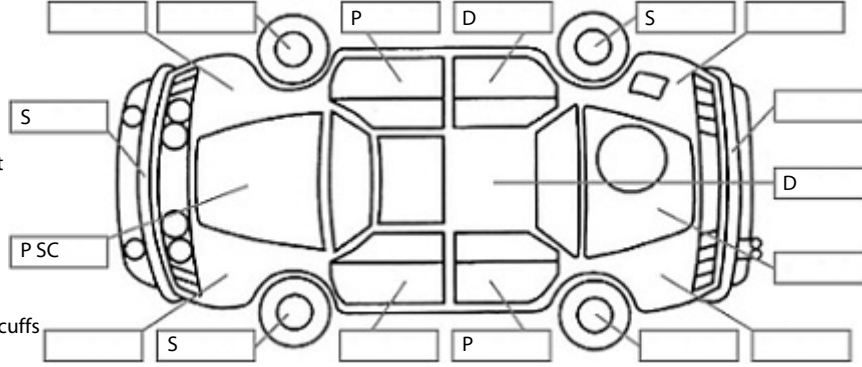

**Key:**

- S = scratch
- D = dent
- R = rust
- PT = paint defect
- C = crack
- P = pin dent
- \* = decals
- SC = stone chips
- W = significant scuffs

Body Inspection Comments

Note: some defects & blemishes may not be displayed in the diagram

LH taillight cracked.  
Hail damage on roof.

Conditions During Body Inspection: Dry

Under Carriage & Under Bonnet Inspection Comments

Interior Comments

Seats	Good
Carpets	Good
Panels	Good
Dashboard	Good

General Comments