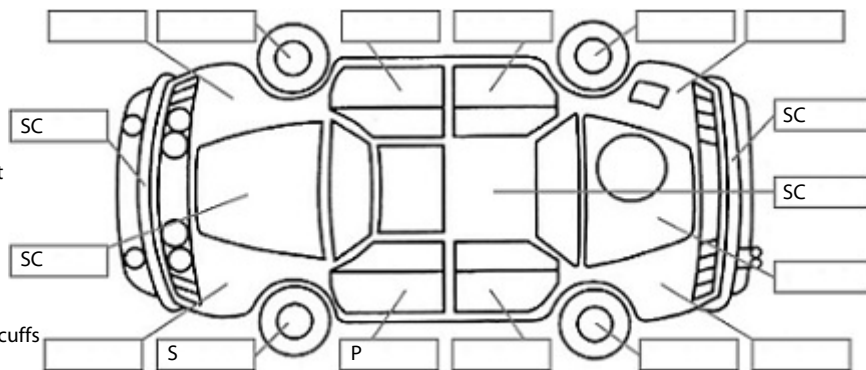

**Key:**

- S = scratch
- D = dent
- R = rust
- PT = paint defect
- C = crack
- P = pin dent
- \* = decals
- SC = stone chips
- W = significant scuffs

**Body Inspection Comments**

Stone chip in windscreen.  
Rear windscreen wiper cap is missing.