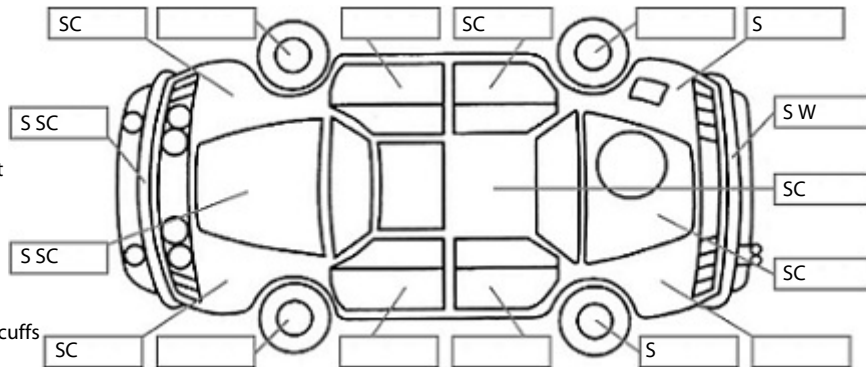

Key:

- S = scratch
- D = dent
- R = rust
- PT = paint defect
- C = crack
- P = pin dent
- * = decals
- SC = stone chips
- W = significant scuffs

Body Inspection Comments

Spare wheel fitted.

Note: some defects & blemishes may not be displayed in the diagram

Engine Timing Mechanism: Timing Chain
 Evidence of Cam Belt Replacement: Not Applicable Kms:

	Pass	Fail	N/A
Engine			
Oil level	✓		
Smoke & fumes	✓		
Performance	✓		
Noise	✓		
Cooling System			
Coolant condition	✓		
Performance	✓		
Radiator / Hoses (visual)	✓		
Transmission			
Operation	✓		
Noise	✓		
Clutch			✓
CV joints	✓		
Wheel bearings	✓		
Brakes			
Performance	✓		
Hand Brake	✓		
Tyres (lowest observed tread depth of tyres)			
Left front	6	mm	
Right front	6	mm	
Left rear	4	mm	
Right rear	4	mm	
Spare	Yes		
Suspension			
Suspension performance	✓		
Steering performance	✓		
Shock absorbers	✓		
Air Conditioning / Heater			
Operation	✓		
Electrical / Accessories			
Head lights	✓		
Tail lights	✓		
Indicators	✓		
Dashboard warning lights		✓	
Wipers (front & rear)	✓		
Window winder FL	✓		
Window winder FR	✓		
Window winder RL	✓		
Window winder RR	✓		
Rear view mirrors	✓		
Radio (basic test only)	✓		
CD (basic test only)			✓
Number of keys	2		
Central locking	✓		
Remote locking	✓		
Sat. Nav. (basic test only)			✓
Reversing camera	✓		