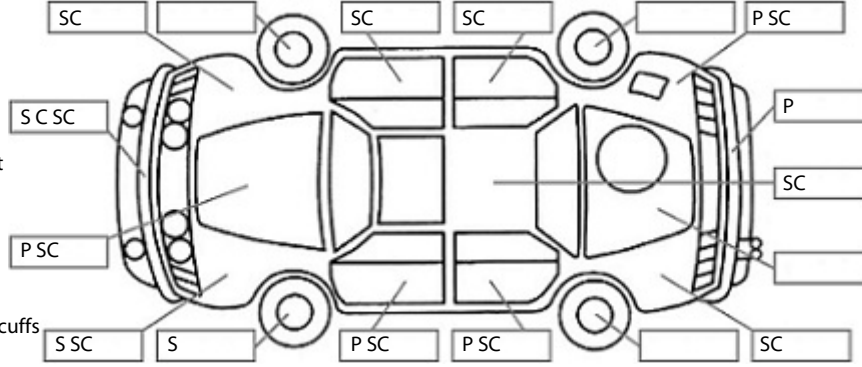

**Key:**

- S = scratch
- D = dent
- R = rust
- PT = paint defect
- C = crack
- P = pin dent
- \* = decals
- SC = stone chips
- W = significant scuffs

**Body Inspection Comments**

Note: some defects & blemishes may not be displayed in the diagram

R/H wing mirror indicator lens chipped.  
Drivers door seal damaged.  
Front bumper bent & cracked.

Conditions During Body Inspection: Dry

**Under Carriage & Under Bonnet Inspection Comments**

**Interior Comments**

Seats	Average
Carpets	Average
Panels	Scratches on r/h door arms.
Dashboard	Scratch on dash top.

**General Comments**

4x4 diesel auto d/cab ute.

Road Conditions During Test Drive: Dry

Engine Timing Mechanism: Timing Chain  
Evidence of Cam Belt Replacement: Not Applicable Kms: