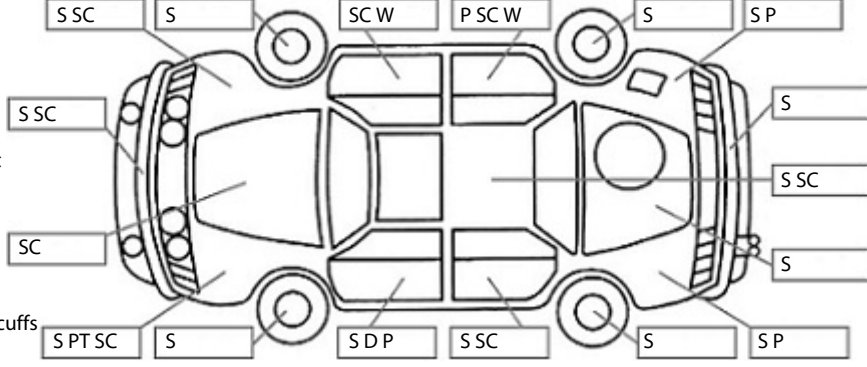

**Key:**

- S = scratch
- D = dent
- R = rust
- PT = paint defect
- C = crack
- P = pin dent
- \* = decals
- SC = stone chips
- W = significant scuffs

Note: some defects & blemishes may not be displayed in the diagram

**Body Inspection Comments**

Chipped windscreen.  
Paint peeling off l/f guard.  
Pin dents & scratches on cant rails.  
Left sill scratched.

Conditions During Body Inspection: Dry

**Under Carriage & Under Bonnet Inspection Comments**