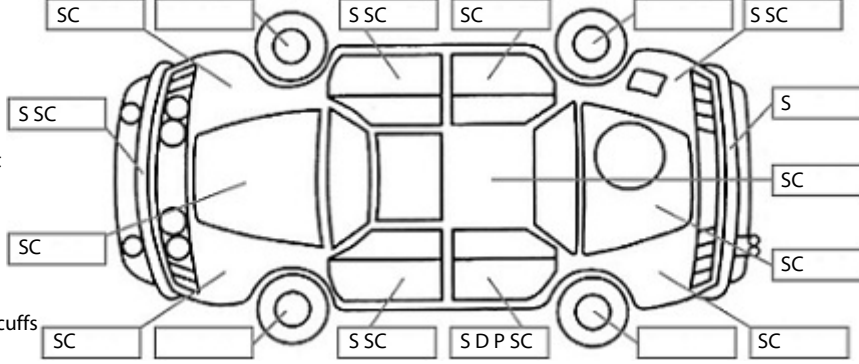

**Key:**

- S = scratch
- D = dent
- R = rust
- PT = paint defect
- C = crack
- P = pin dent
- \* = decals
- SC = stone chips
- W = significant scuffs

**Body Inspection Comments**

Note: some defects & blemishes may not be displayed in the diagram

RH mirror indicator lens cracked. Mirror surround needs refitted.

Conditions During Body Inspection: Dry

**Under Carriage & Under Bonnet Inspection Comments**

**Interior Comments**

Seats	Good
Carpets	Good
Panels	Good
Dashboard	Good

**General Comments**

Road Conditions During Test Drive: Dry

Engine Timing Mechanism: Timing Chain  
Evidence of Cam Belt Replacement: Not Applicable Kms:

	Pass	Fail	N/A
<b>Engine</b>			
Oil level	✓		
Smoke & fumes	✓		
Performance	✓		
Noise	✓		
<b>Cooling System</b>			
Coolant condition	✓		
Performance	✓		
Radiator / Hoses (visual)	✓		
<b>Transmission</b>			
Operation	✓		
Noise	✓		
Clutch			✓
CV joints	✓		
Wheel bearings	✓		
<b>Brakes</b>			
Performance	✓		
Hand Brake	✓		
<b>Tyres</b> (lowest observed tread depth of tyres)			
Left front	3	mm	
Right front	3.5	mm	
Left rear	6.5	mm	
Right rear	7	mm	
Spare	Yes		
<b>Suspension</b>			
Suspension performance	✓		
Steering performance	✓		
Shock absorbers	✓		
<b>Air Conditioning / Heater</b>			
Operation	✓		
<b>Electrical / Accessories</b>			
Head lights	✓		
Tail lights	✓		
Indicators	✓		
Dashboard warning lights	✓		
Wipers (front & rear)	✓		
Window winder FL	✓		
Window winder FR	✓		
Window winder RL	✓		
Window winder RR	✓		
Rear view mirrors	✓		
Radio (basic test only)	✓		
CD (basic test only)			✓
Number of keys	2		
Central locking	✓		
Remote locking	✓		
Sat. Nav. (basic test only)	✓		
Reversing camera	✓		