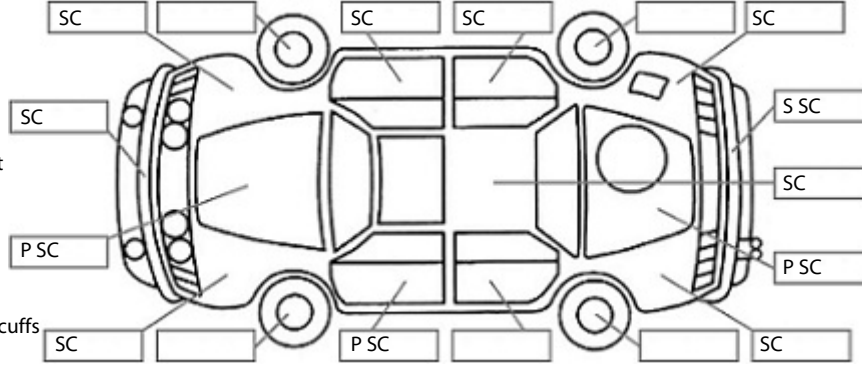

Key:

- S = scratch
- D = dent
- R = rust
- PT = paint defect
- C = crack
- P = pin dent
- * = decals
- SC = stone chips
- W = significant scuffs

Body Inspection Comments

RL wheel centre cap missing.

Note: some defects & blemishes may not be displayed in the diagram

Engine Timing Mechanism: Timing Chain
Evidence of Cam Belt Replacement: Not Applicable Kms:

	Pass	Fail	N/A
Engine			
Oil level	✓		
Smoke & fumes	✓		
Performance	✓		
Noise	✓		
Cooling System			
Coolant condition	✓		
Performance	✓		
Radiator / Hoses (visual)	✓		
Transmission			
Operation	✓		
Noise	✓		
Clutch			✓
CV joints	✓		
Wheel bearings	✓		
Brakes			
Performance	✓		
Hand Brake	✓		
Tyres (lowest observed tread depth of tyres)			
Left front	6	mm	
Right front	5.5	mm	
Left rear	5	mm	
Right rear	5.5	mm	
Spare	Yes		
Suspension			
Suspension performance	✓		
Steering performance	✓		
Shock absorbers	✓		
Air Conditioning / Heater			
Operation	✓		
Electrical / Accessories			
Head lights	✓		
Tail lights	✓		
Indicators	✓		
Dashboard warning lights	✓		
Wipers (front & rear)	✓		
Window winder FL	✓		
Window winder FR	✓		
Window winder RL	✓		
Window winder RR	✓		
Rear view mirrors	✓		
Radio (basic test only)	✓		
CD (basic test only)	✓		
Number of keys	3		
Central locking	✓		
Remote locking	✓		
Sat. Nav. (basic test only)			✓
Reversing camera	✓		