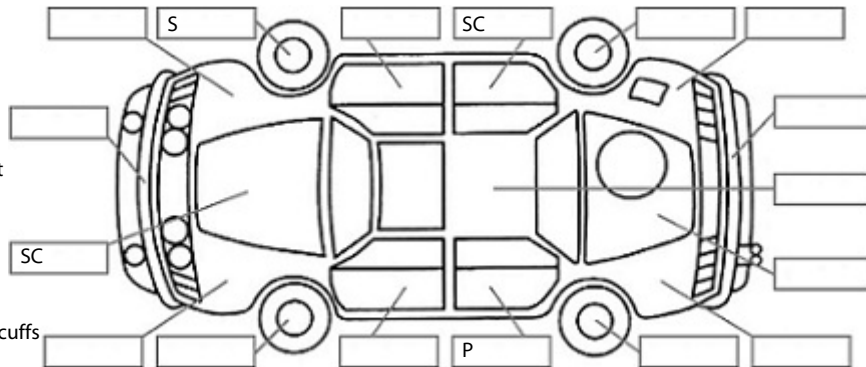

<b>Make:</b> Subaru	<b>Model:</b> Impreza	<b>Body Style:</b> Wagon
<b>Year:</b> 2017	<b>Registration:</b> QLM787	<b>Reg Expiry:</b> 22 Aug 2024
<b>WoF Expiry:</b> 16 Feb 2025	<b>Odometer:</b> 64,214 Kms	<b>Good No:</b> 23067695
<b>VIN:</b> 7AT0GF09X24007527	<b>Next Service:</b> 73,047kms	<b>Service History:</b> No

**Key:**

- S = scratch
- D = dent
- R = rust
- PT = paint defect
- C = crack
- P = pin dent
- \* = decals
- SC = stone chips
- W = significant scuffs

**Body Inspection Comments**

Note: some defects & blemishes may not be displayed in the diagram