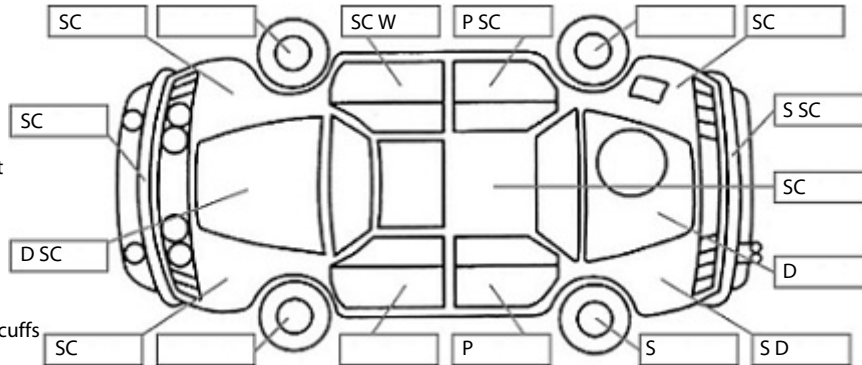

Make: Mitsubishi	Model: Triton	Body Style: Utility
Year: 2018	Registration: LPD314	Reg Expiry: 27 Aug 2024
WoF Expiry: 07 Sep 2024	Odometer: 274,108 Kms	Good No: 23067669
VIN: MMAJYKK10JH021904	Next Service: 283,000km	Service History: Yes

Key:

- S = scratch
- D = dent
- R = rust
- PT = paint defect
- C = crack
- P = pin dent
- * = decals
- SC = stone chips
- W = significant scuffs

Body Inspection Comments

Left & right sills worn.
 Drivers door mirror housing broken.
 Drivers door seal is torn.
 Rusty stone chips on the roof.

Note: some defects & blemishes may not be displayed in the diagram

Conditions During Body Inspection: Wet

Under Carriage & Under Bonnet Inspection Comments

Engine oil level is low.
 Engine oil leak.

Interior Comments

Seats	Average, Drivers seat torn.
Carpets	Average, Drivers floor torn.
Panels	Good
Dashboard	Average, holes drilled in dash & centre console.

General Comments

Road Conditions During Test Drive: Dry

Engine Timing Mechanism: Timing Chain
 Evidence of Cam Belt Replacement: Not Applicable Kms: