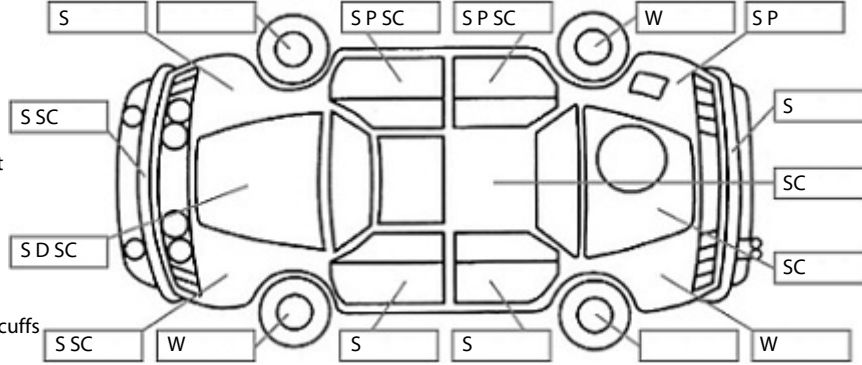

Make: Suzuki	Model: Swift	Body Style: Hatchback
Year: 2020	Registration: PYJ947	Reg Expiry: 04 Oct 2024
WoF Expiry: 05 Oct 2024	Odometer: 78,931 Kms	Good No: 23066209
VIN: JSAAZC83S00400074	Next Service: 91,250 kms	Service History: Yes

Key:

- S = scratch
- D = dent
- R = rust
- PT = paint defect
- C = crack
- P = pin dent
- * = decals
- SC = stone chips
- W = significant scuffs

Body Inspection Comments

Note: some defects & blemishes may not be displayed in the diagram

Stone chips in windscreen, right front sill step plate worn.
Scratches left front sill step plate.
Scratches left inner wheel arch.
Spider rust on roof, scratches right cant rail.

Conditions During Body Inspection: Dry