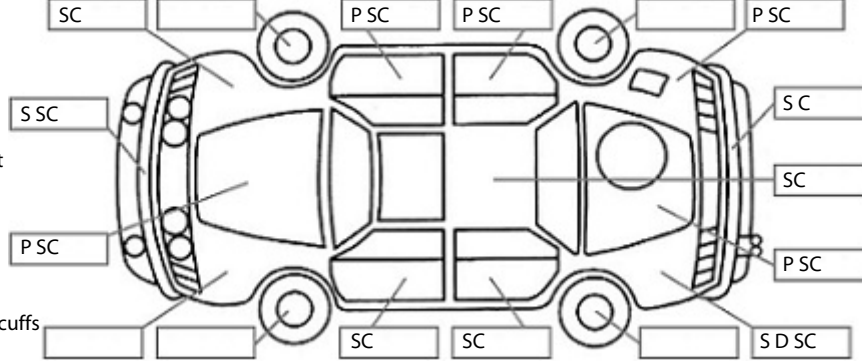

Make: Mitsubishi	Model: Triton	Body Style: Utility
Year: 2021	Registration: NKF674	Reg Expiry: 25 Mar 2025
WoF Expiry: 05 Apr 2025	Odometer: 111,849 Kms	Good No: 23066162
VIN: MMAJLKL10MH00903	Next Service: 117,519kms	Service History: Yes

Key:

- S = scratch
- D = dent
- R = rust
- PT = paint defect
- C = crack
- P = pin dent
- * = decals
- SC = stone chips
- W = significant scuffs

Body Inspection Comments

Right tail light cracked.
Right running board bent.

Note: some defects & blemishes may not be displayed in the diagram

Conditions During Body Inspection: Dry

Under Carriage & Under Bonnet Inspection Comments

Interior Comments

Seats	Hole worn on drivers seat. L/F seat belt damaged.
Carpets	Average
Panels	Average
Dashboard	Average