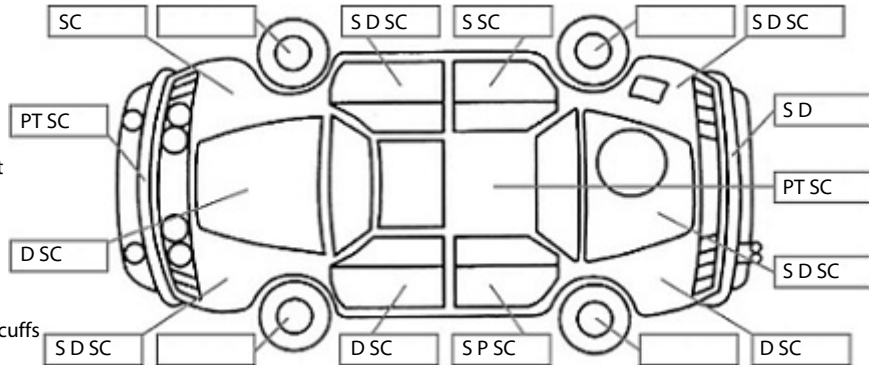

Key:

- S = scratch
- D = dent
- R = rust
- PT = paint defect
- C = crack
- P = pin dent
- * = decals
- SC = stone chips
- W = significant scuffs

Body Inspection Comments

Note: some defects & blemishes may not be displayed in the diagram

Left sill running board bent, cargo canopy door broken
 Right rear tail light cracked, rust chips right A pillar
 Scratches cargo area deck, centre caps missing from rear wheels

Conditions During Body Inspection: Dry