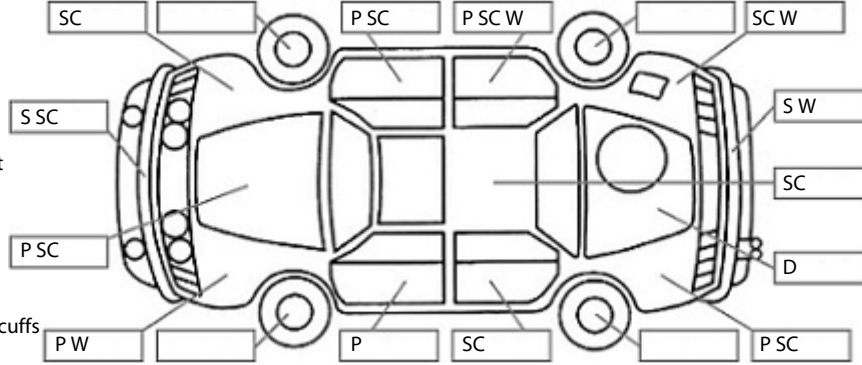

Key:

- S = scratch
- D = dent
- R = rust
- PT = paint defect
- C = crack
- P = pin dent
- * = decals
- SC = stone chips
- W = significant scuffs

Body Inspection Comments

Note: some defects & blemishes may not be displayed in the diagram

- L/R mud flap missing.
- Aerial damaged.
- R/H cab corner pin dented.
- Front bumper needs fitting properly on right.

Conditions During Body Inspection: Dry

Under Carriage & Under Bonnet Inspection Comments