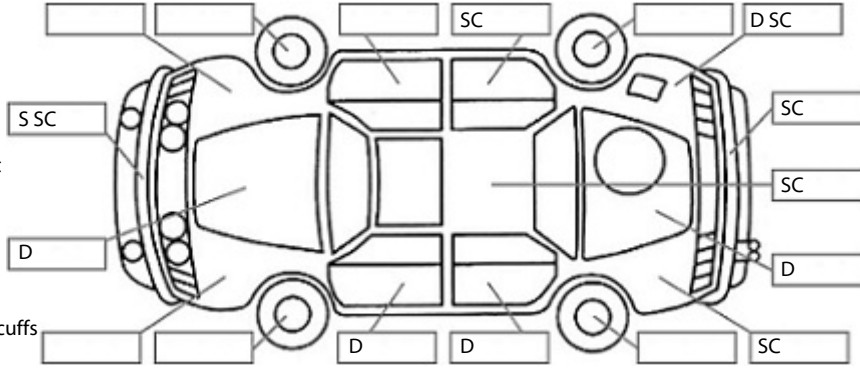

Key:

- S = scratch
- D = dent
- R = rust
- PT = paint defect
- C = crack
- P = pin dent
- * = decals
- SC = stone chips
- W = significant scuffs

Body Inspection Comments

Tow bar tongue in cab.
RF sill step plate worn.

Note: some defects & blemishes may not be displayed in the diagram

Conditions During Body Inspection: Dry

Under Carriage & Under Bonnet Inspection Comments

Underbody surface rust.

Interior Comments

Seats	Good
Carpets	Good
Panels	Good
Dashboard	Average, Hole drilled in dash