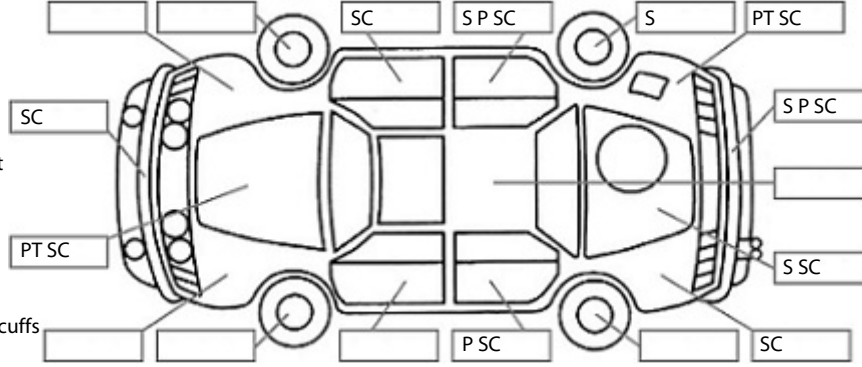

Key:

- S = scratch
- D = dent
- R = rust
- PT = paint defect
- C = crack
- P = pin dent
- * = decals
- SC = stone chips
- W = significant scuffs

Note: some defects & blemishes may not be displayed in the diagram