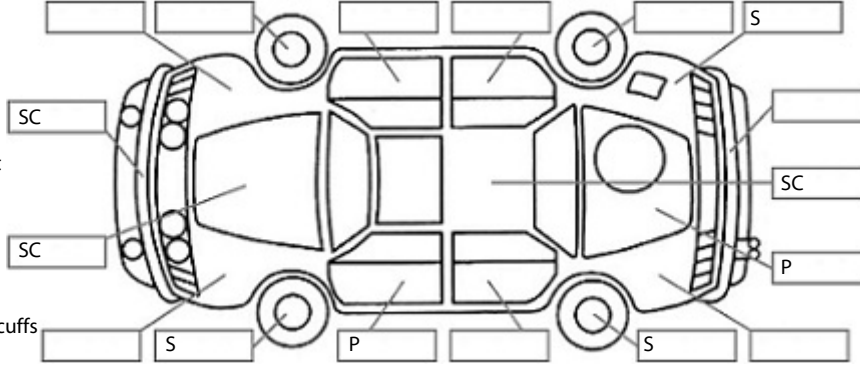

<b>Make:</b> Hyundai	<b>Model:</b> Kona	<b>Body Style:</b> SUV
<b>Year:</b> 2020	<b>Registration:</b> MTC239	<b>Reg Expiry:</b> 22 Sep 2024
<b>WoF Expiry:</b> 12 Mar 2025	<b>Odometer:</b> 116,521 Kms	<b>Good No:</b> 23065320
<b>VIN:</b> KMHK281GULU07615	<b>Next Service:</b> 124,000km	<b>Service History:</b> Yes

**Key:**

- S = scratch
- D = dent
- R = rust
- PT = paint defect
- C = crack
- P = pin dent
- \* = decals
- SC = stone chips
- W = significant scuffs

**Body Inspection Comments**

Note: some defects & blemishes may not be displayed in the diagram