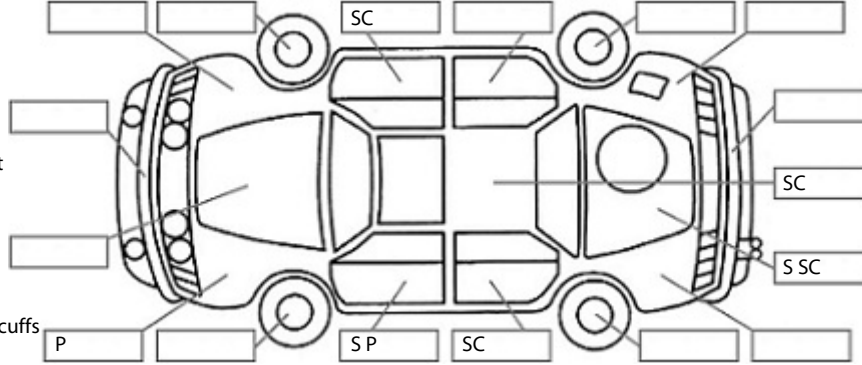

Make: Mazda	Model: Bt-50	Body Style: Utility
Year: 2020	Registration: MYA43	Reg Expiry: 28 Jun 2024
WoF Expiry: 15 Aug 2025	Odometer: 67,391 Kms	Good No: 23065251
VIN: MM0UR0YG10007755	Next Service: 72000	Service History: Yes

Key:

- S = scratch
- D = dent
- R = rust
- PT = paint defect
- C = crack
- P = pin dent
- * = decals
- SC = stone chips
- W = significant scuffs

Body Inspection Comments

Note: some defects & blemishes may not be displayed in the diagram