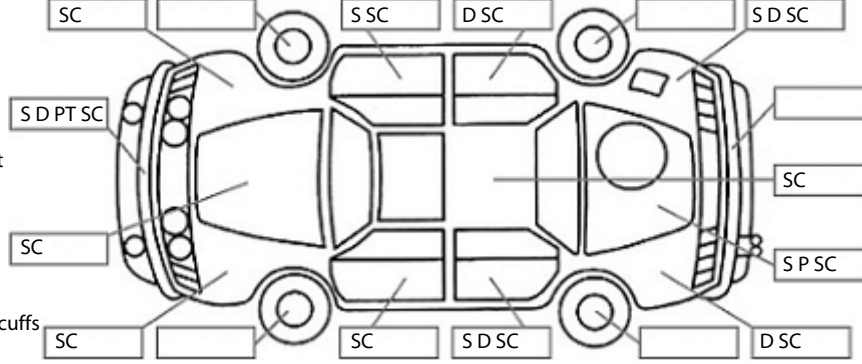

Make: Nissan	Model: Navara	Body Style: Utility
Year: 2013	Registration: GZF646	Reg Expiry: 22 Jul 2025
WoF Expiry: 17 Jul 2025	Odometer: 169,187 Kms	Good No: 23065192
VIN: MNTVCUD40A060028	Next Service: 175,000 kms	Service History: No

Key:

- S = scratch
- D = dent
- R = rust
- PT = paint defect
- C = crack
- P = pin dent
- * = decals
- SC = stone chips
- W = significant scuffs

Body Inspection Comments

Both taillights cracked.

Note: some defects & blemishes may not be displayed in the diagram

Conditions During Body Inspection: Dry

Under Carriage & Under Bonnet Inspection Comments

Interior Comments

Seats	Good
Carpets	Poor, Hole in driver's side
Panels	Average
Dashboard	Average

General Comments

Road Conditions During Test Drive: Dry

Engine Timing Mechanism: Timing Chain
Evidence of Cam Belt Replacement: Not Applicable Kms:

	Pass	Fail	N/A
Engine			
Oil level	✓		
Smoke & fumes	✓		
Performance	✓		
Noise	✓		
Cooling System			
Coolant condition	✓		
Performance	✓		
Radiator / Hoses (visual)	✓		
Transmission			
Operation	✓		
Noise	✓		
Clutch	✓		
CV joints	✓		
Wheel bearings	✓		
Brakes			
Performance	✓		
Hand Brake	✓		
Tyres (lowest observed tread depth of tyres)			
Left front	6.0	mm	
Right front	6.0	mm	
Left rear	5.5	mm	
Right rear	5.5	mm	
Spare	Yes		
Suspension			
Suspension performance	✓		
Steering performance	✓		
Shock absorbers	✓		
Air Conditioning / Heater			
Operation	✓		
Electrical / Accessories			
Head lights	✓		
Tail lights	✓		
Indicators	✓		
Dashboard warning lights	✓		
Wipers (front & rear)	✓		
Window winder FL	✓		
Window winder FR	✓		
Window winder RL	✓		
Window winder RR	✓		
Rear view mirrors	✓		
Radio (basic test only)	✓		
CD (basic test only)	✓		
Number of keys	2		
Central locking	✓		
Remote locking	✓		
Sat. Nav. (basic test only)			✓
Reversing camera			✓