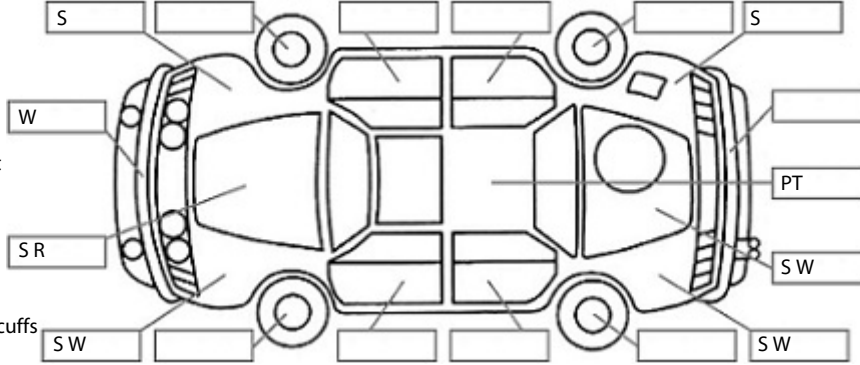

<b>Make:</b> Ford	<b>Model:</b> Territory	<b>Body Style:</b> SUV
<b>Year:</b> 2010	<b>Registration:</b> HQP292	<b>Reg Expiry:</b> 01 Mar 2024
<b>WoF Expiry:</b> 16 Feb 2024	<b>Odometer:</b> 248,585 Kms	<b>Good No:</b> 23064441
<b>VIN:</b> 6FPAAAJGATAB50547	<b>Next Service:</b>	<b>Service History:</b> No

**Key:**

- S = scratch
- D = dent
- R = rust
- PT = paint defect
- C = crack
- P = pin dent
- \* = decals
- SR = stone chips
- SC = stone chips
- W = significant scuffs

Note: some defects & blemishes may not be displayed in the diagram

**Body Inspection Comments**

- Left repeater cracked
- Water leak and rust around rear hatch
- Windscreen chips

Conditions During Body Inspection: Dry

**Under Carriage & Under Bonnet Inspection Comments**