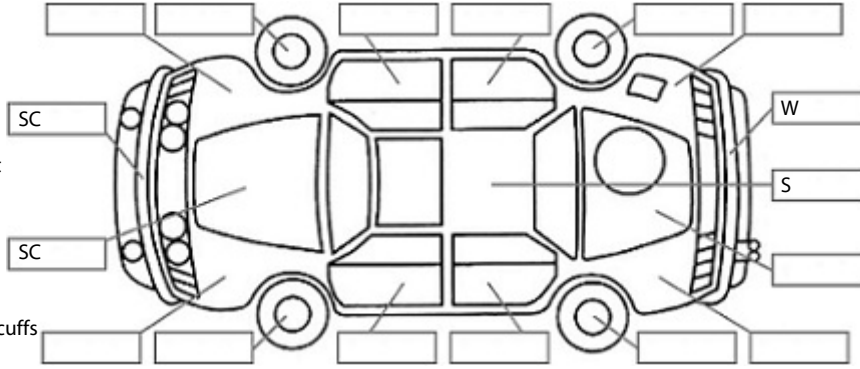

**Key:**

- S = scratch
- D = dent
- R = rust
- PT = paint defect
- C = crack
- P = pin dent
- \* = decals
- SC = stone chips
- W = significant scuffs

Body Inspection Comments

Aerial damaged

Note: some defects & blemishes may not be displayed in the diagram