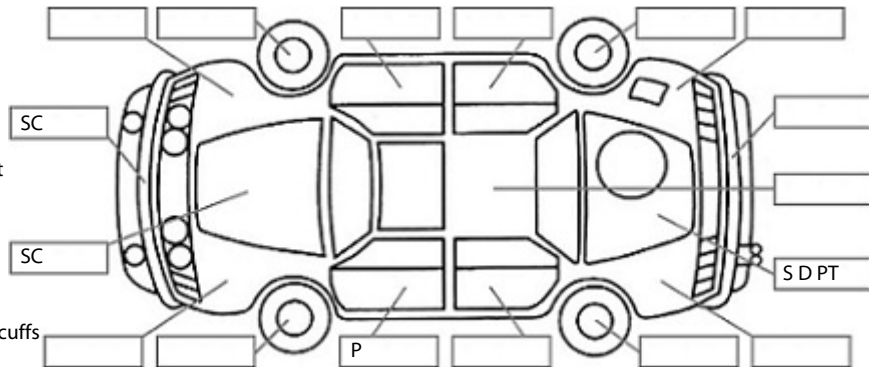

Key:

- S = scratch
- D = dent
- R = rust
- PT = paint defect
- C = crack
- P = pin dent
- * = decals
- SC = stone chips
- W = significant scuffs

Body Inspection Comments

Note: some defects & blemishes may not be displayed in the diagram

Engine Timing Mechanism: Timing Chain
 Evidence of Cam Belt Replacement: Not Applicable Kms:

	Pass	Fail	N/A
Engine			
Oil level	✓		
Smoke & fumes	✓		
Performance	✓		
Noise	✓		
Cooling System			
Coolant condition	✓		
Performance	✓		
Radiator / Hoses (visual)	✓		
Transmission			
Operation	✓		
Noise	✓		
Clutch			✓
CV joints	✓		
Wheel bearings	✓		
Brakes			
Performance	✓		
Hand Brake	✓		
Tyres (lowest observed tread depth of tyres)			
Left front	6.0	mm	
Right front	6.0	mm	
Left rear	7.0	mm	
Right rear	6.0	mm	
Spare	Yes		
Suspension			
Suspension performance	✓		
Steering performance	✓		
Shock absorbers	✓		
Air Conditioning / Heater			
Operation	✓		
Electrical / Accessories			
Head lights	✓		
Tail lights	✓		
Indicators	✓		
Dashboard warning lights	✓		
Wipers (front & rear)	✓		
Window winder FL	✓		
Window winder FR	✓		
Window winder RL	✓		
Window winder RR	✓		
Rear view mirrors	✓		
Radio (basic test only)	✓		
CD (basic test only)	✓		
Number of keys	3		
Central locking	✓		
Remote locking	✓		
Sat. Nav. (basic test only)			✓
Reversing camera	✓		