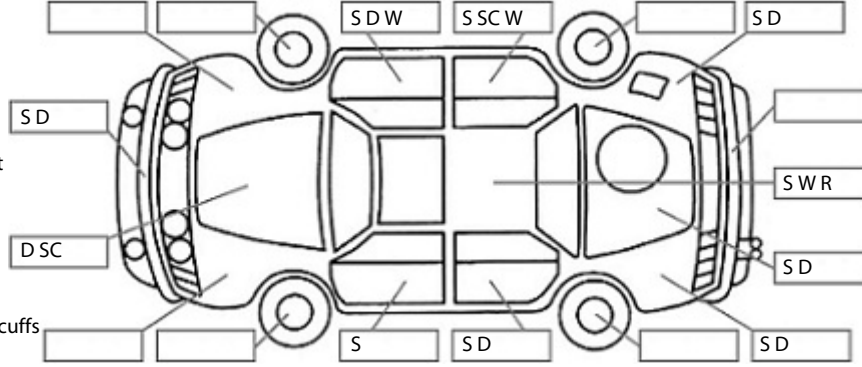

**Key:**

- S = scratch
- D = dent
- R = rust
- PT = paint defect
- C = crack
- P = pin dent
- \* = decals
- SC = stone chips
- W = significant scuffs

Body Inspection Comments

Note: some defects & blemishes may not be displayed in the diagram