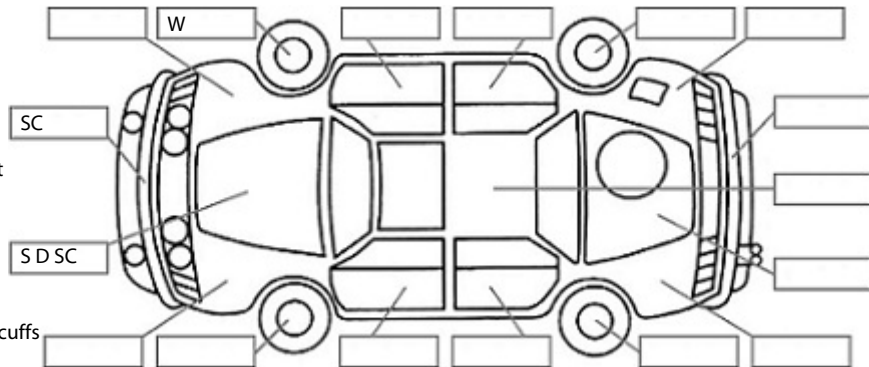

Key:

- S = scratch
- D = dent
- R = rust
- PT = paint defect
- C = crack
- P = pin dent
- * = decals
- SC = stone chips
- W = significant scuffs

Body Inspection Comments

Note: some defects & blemishes may not be displayed in the diagram