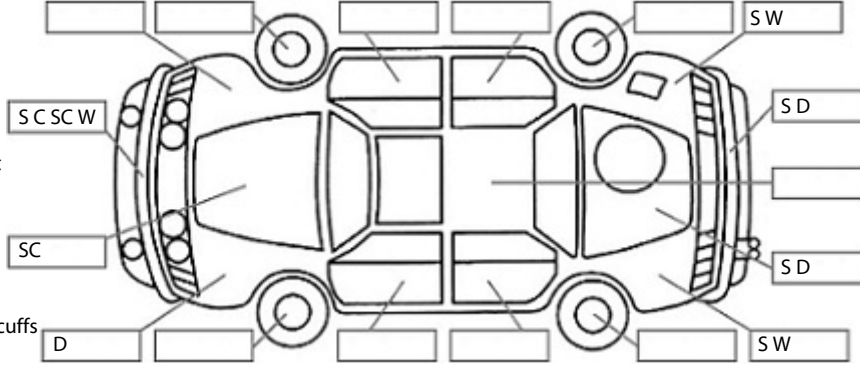

Key:

- S = scratch
- D = dent
- R = rust
- PT = paint defect
- C = crack
- P = pin dent
- * = decals
- SC = stone chips
- W = significant scuffs

Body Inspection Comments

Right head light faded
Tools missing