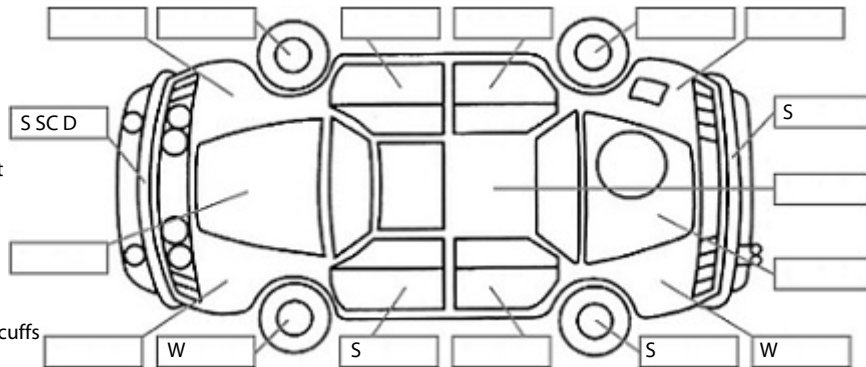

**Key:**

- S = scratch
- D = dent
- R = rust
- PT = paint defect
- C = crack
- P = pin dent
- \* = decals
- SC = stone chips
- W = significant scuffs

Body Inspection Comments

Note: some defects & blemishes may not be displayed in the diagram

Engine Timing Mechanism: Timing Chain  
 Evidence of Cam Belt Replacement: Not Applicable Kms:

	Pass	Fail	N/A
<b>Engine</b>			
Oil level	✓		
Smoke & fumes	✓		
Performance	✓		
Noise	✓		
<b>Cooling System</b>			
Coolant condition	✓		
Performance	✓		
Radiator / Hoses (visual)	✓		
<b>Transmission</b>			
Operation	✓		
Noise	✓		
Clutch			✓
CV joints	✓		
Wheel bearings	✓		
<b>Brakes</b>			
Performance	✓		
Hand Brake	✓		
<b>Tyres</b> (lowest observed tread depth of tyres)			
Left front	3.0	mm	
Right front	3.0	mm	
Left rear	5.0	mm	
Right rear	5.0	mm	
Spare	Yes		
<b>Suspension</b>			
Suspension performance	✓		
Steering performance	✓		
Shock absorbers	✓		
<b>Air Conditioning / Heater</b>			
Operation	✓		
<b>Electrical / Accessories</b>			
Head lights	✓		
Tail lights	✓		
Indicators	✓		
Dashboard warning lights	✓		
Wipers (front & rear)	✓		
Window winder FL	✓		
Window winder FR	✓		
Window winder RL	✓		
Window winder RR	✓		
Rear view mirrors	✓		
Radio (basic test only)	✓		
CD (basic test only)			✓
Number of keys	1		
Central locking	✓		
Remote locking	✓		
Sat. Nav. (basic test only)			✓
Reversing camera	✓		