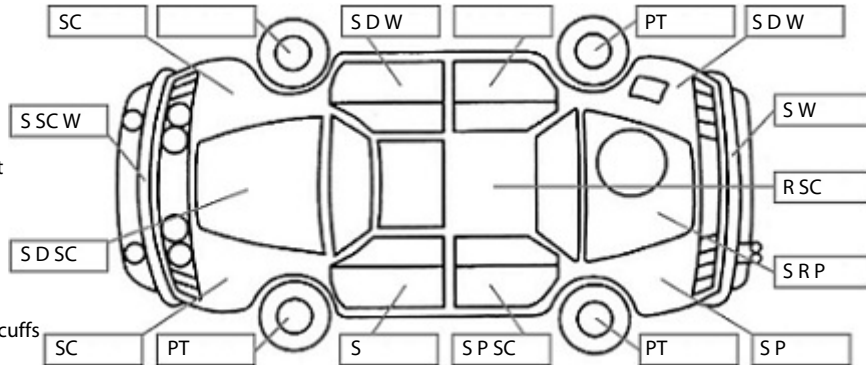

**Key:**

- S = scratch
- D = dent
- R = rust
- PT = paint defect
- C = crack
- P = pin dent
- \* = decals
- SC = stone chips
- W = significant scuffs

**Body Inspection Comments**

Note: some defects & blemishes may not be displayed in the diagram

- Broken glass all over passenger side interior
- Rear high stop light missing
- Headlights foggy
- Windscreen chip large center of windshield

Conditions During Body Inspection: Dry

**Under Carriage & Under Bonnet Inspection Comments**