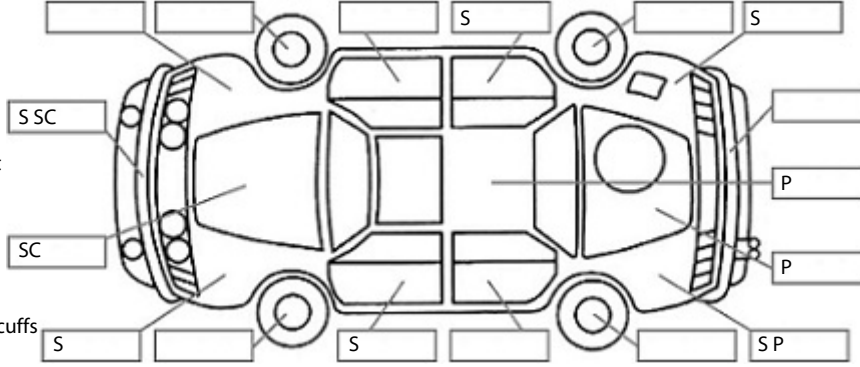

**Key:**

- S = scratch
- D = dent
- R = rust
- PT = paint defect
- C = crack
- P = pin dent
- \* = decals
- SC = stone chips
- W = significant scuffs

**Body Inspection Comments**

Minor Windscreen chip passenger side