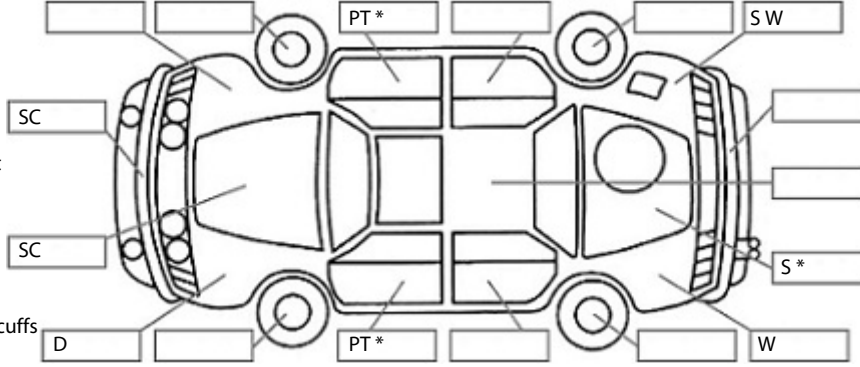

Key:

- S = scratch
- D = dent
- R = rust
- PT = paint defect
- C = crack
- P = pin dent
- * = decals
- SC = stone chips
- W = significant scuffs

Note: some defects & blemishes may not be displayed in the diagram

Body Inspection Comments

Tonneau cover perished
Crack in right rear tail lite

Conditions During Body Inspection: Dry

Under Carriage & Under Bonnet Inspection Comments

Interior Comments

Seats	Average
Carpets	Average
Panels	Average
Dashboard	Average